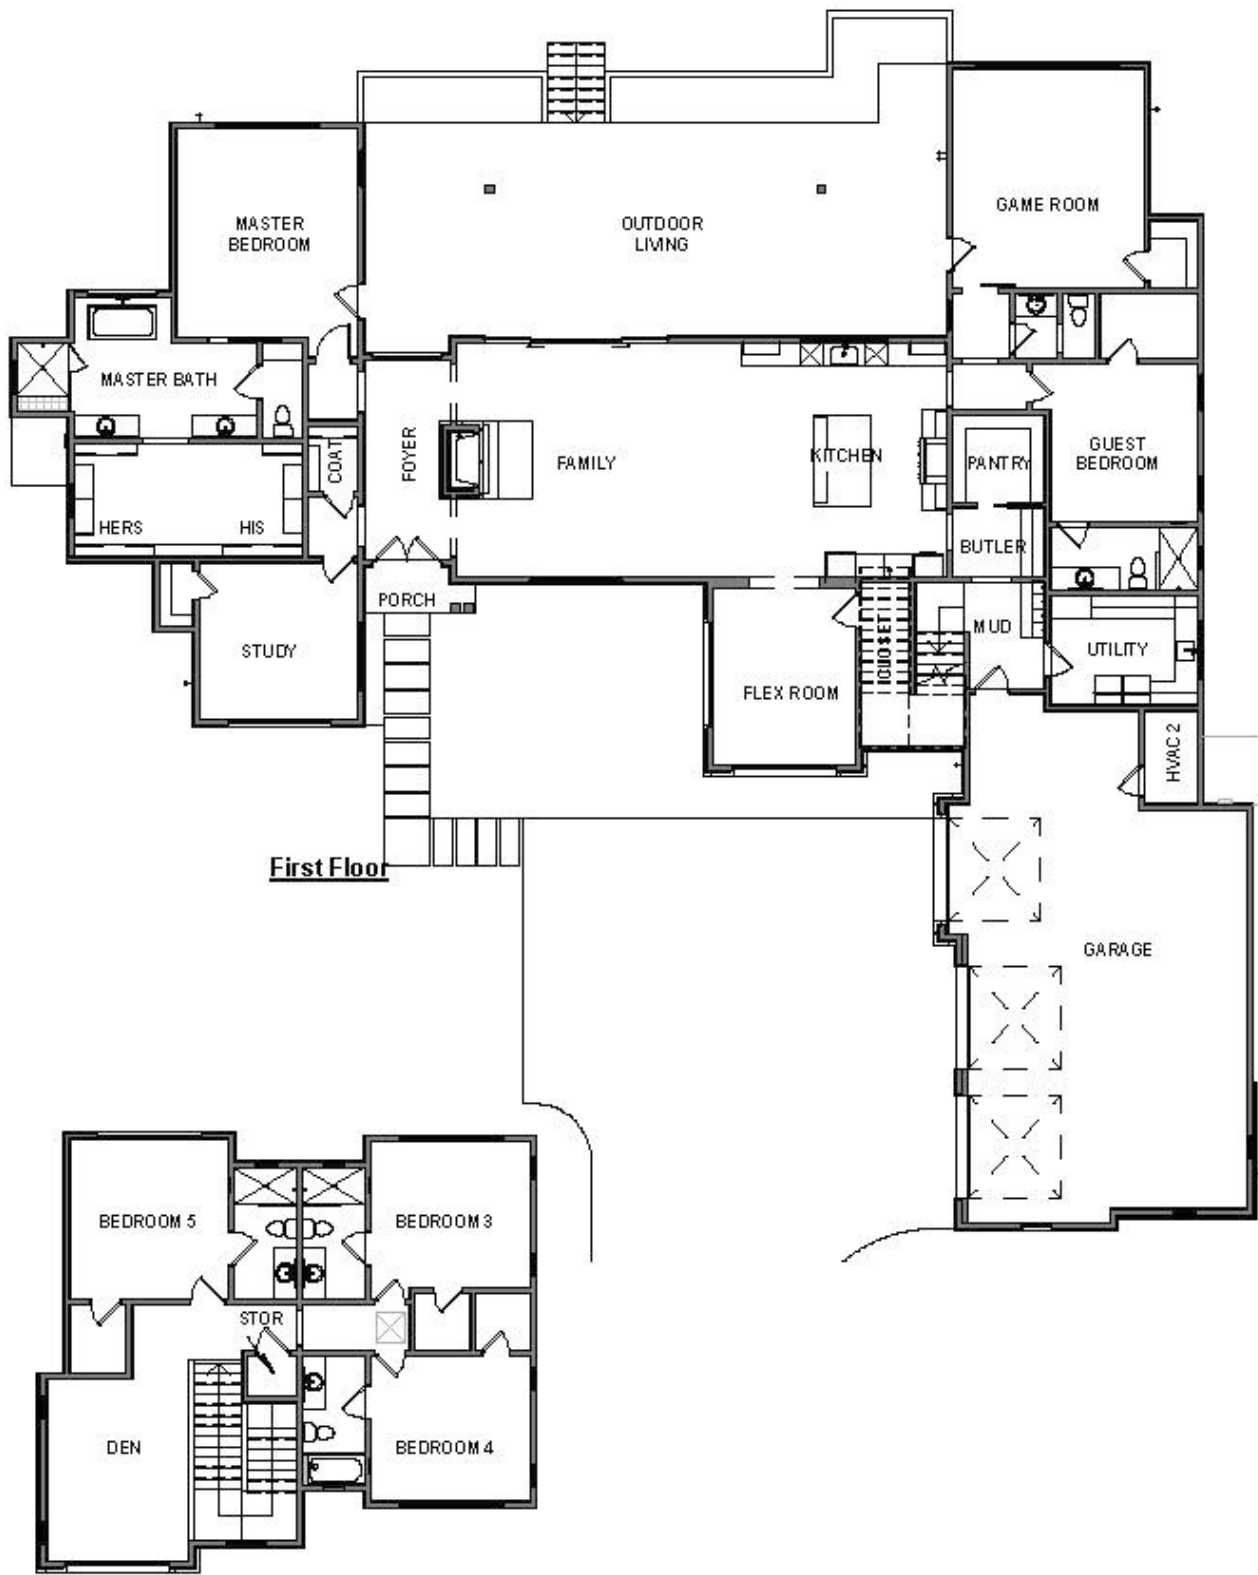

15136 GRUMBLES LN

5 BEDROOMS
5 FULL BATHS
1 HALF BATH
5,097 SQFT
3 CAR GARAGE

Signal Hill Lot 27

SALES: 512-879-6333

info@amesdesignbuild.com

www.AMESDESIGNBUILD.com